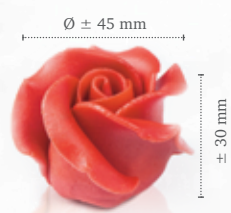

Chocolate rose red
77561 (15 pcs)