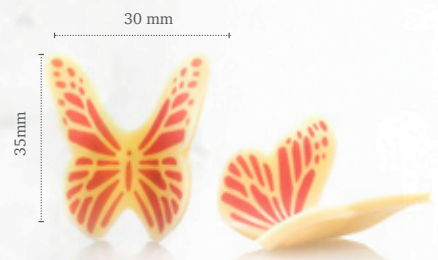

Butterfly pink white
77572 (120 pcs)