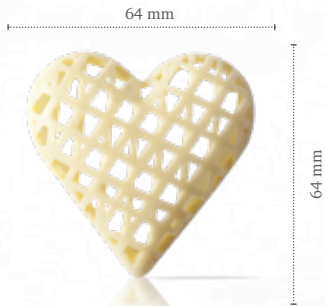

Spear dark/white assortment
(Spear dark)

Tournesol
77467 (72 pcs)

Honey comb yellow
77566 (152 pcs)

Honey comb
yellow

Petit love pink
77891 (80 pcs)
disponibile fino
ad esaurimento scorte

Petit love
77376 (80 pcs)

Heart white
77067 (32 pcs)

Sweet heart
77791 (64 pcs)

Hot lips
77564 (177 pcs)

ø 55 mm

Spring leaf green
77687 (24 pcs)

ø 55 mm

Fall leaf yellow
77688 (24 pcs)

19 mm