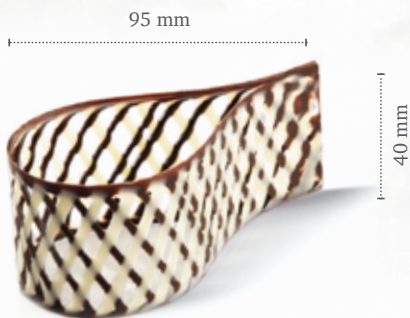

Teardrop dark/white
15051 (36 pcs)
Volume 75ml