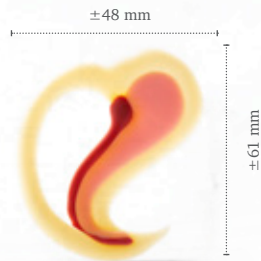

Spear dark/white assortment
(Spear dark)

Tournesol
77467 (72 pcs)

Honey comb yellow
77566 (152 pcs)

Honey comb
yellow

Petit love pink
77891 (80 pcs)
disponibile fino
ad esaurimento scorte

Petit love
77376 (80 pcs)

Heart white
77067 (32 pcs)

Sweet heart
77791 (64 pcs)

Hot lips
77564 (177 pcs)

ø 55 mm

Spring leaf green
77687 (24 pcs)

ø 55 mm

Fall leaf yellow
77688 (24 pcs)

19 mm