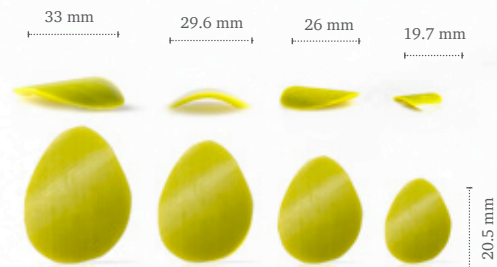

Curvy spots green
77772 (280 pcs)