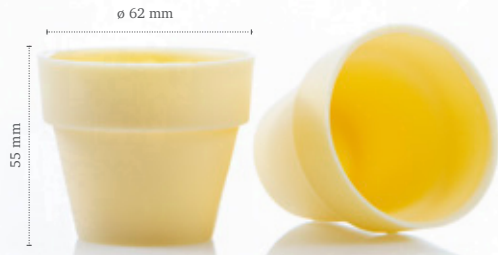

Honey pot
77641 (18 pcs)

Red luster sphere dark
18161 (36 pcs)
Volume 84ml

Teardrop dark/white
15051 (36 pcs)
Volume 75ml

Teardrop fine dark
15006 (36 pcs)
Volume 75ml

Teardrop bamboo dark
15005 (36 pcs)
Volume 75ml

Flower pot large white
18141 (28 pcs)

Flower pot large blue
18142 (28 pcs)

Flower pot large dark
18143 (28 pcs)

Flower pot large pink
18145 (28 pcs)

Flower pot green
18144 (28 pcs)

Flower pot large
18140 (28 pcs)