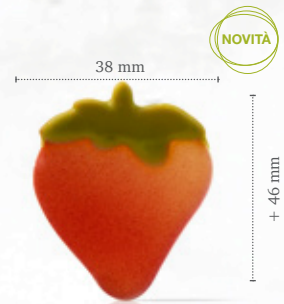

78439 (± 128 pcs)

disponibile fino
ad esaurimento scorte

Geometric dragonfly

Chocolate lemon silhouette
77908 (48 pcs)

Chocolate pear silhouette
77909 (48 pcs)

Chocolate strawberry silhouette
77910 (90 pcs)

Chocolate strawberry silhouette

NOVITÀ

ø 25-33 mm

Rosette pink/white small
77912 (108 pcs)

NOVITÀ

ø 25-33 mm

Rosette dark/white small
77913 (108 pcs)

ø 60 mm