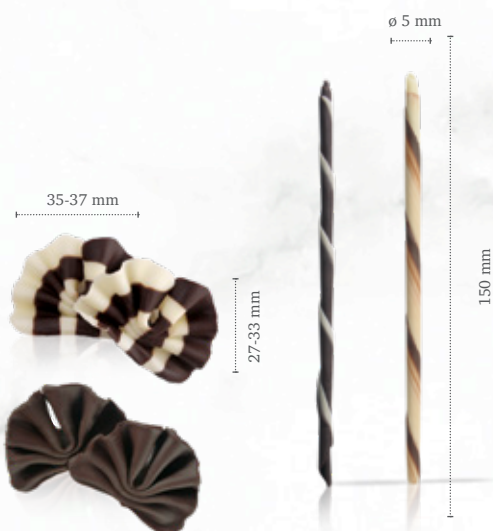

Cigarillo marbled color assortment
78443 (±120 pcs)

Cigarillo multi color assortment
78013 (±210 pcs)

Mini bars assortment
71530 (230 pcs)

- Chocolate bar mini dark (±76 pcs)
- Chocolate bar mini white (±76 pcs)
- Chocolate bar mini milk (±76 pcs)

Cigarillo assortment
71518

- Cigarillo white + dark stripes (±27 pcs)
- Cigarillo dark + white stripes (±27 pcs)
- Cigarillo retro (±27 pcs)
- Cigarillo milk + white stripes (±27 pcs)

Assortment box
71511