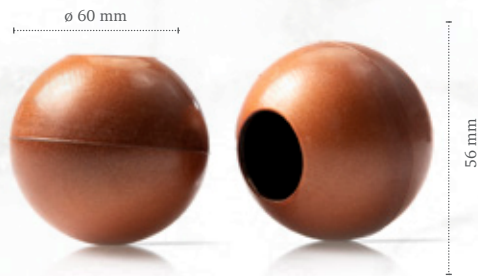

Red luster sphere dark
18161 (36 pcs)
Volume 84ml