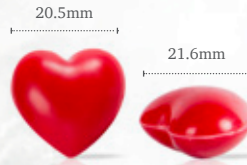

Rosette pink/white
77680 (30 pcs)

ø 60 mm

Rosette dark/white
77681 (30 pcs)

Bronze crumble

Rosette pink/white small

± 42mm

Wavy 3D square dark
77905 (165 pcs)

Wavy 3D square dark

Spear dark/white assortment
(Spear dark)

Tournesol
77467 (72 pcs)

Honey comb yellow
77566 (152 pcs)

Honey comb
yellow

Petit love pink
77891 (80 pcs)
disponibile fino
ad esaurimento scorte

Petit love
77376 (80 pcs)

Heart white
77067 (32 pcs)

Sweet heart
77791 (64 pcs)

Hot lips
77564 (177 pcs)

ø 55 mm

Spring leaf green
77687 (24 pcs)

ø 55 mm

Fall leaf yellow
77688 (24 pcs)

19 mm