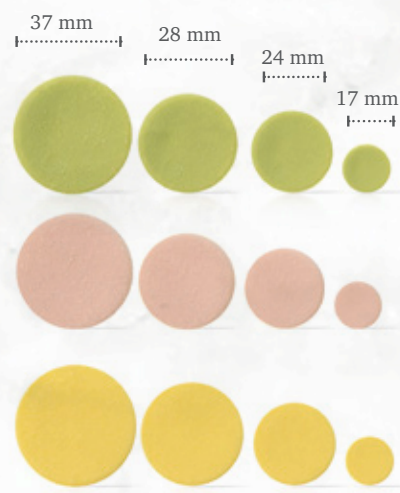

Chocolate signature rose
77397 (11 pcs)

Curvy spots green
77772 (280 pcs)

Wave green large
77776 (48 pcs)

Chocolate strawberry
77315 (36 pcs)

Chocolate lemon
77312 (36 pcs)

Chocolate raspberry
77460 (72 pcs)

Chocolate lemon lid
77453 (36 pcs)

Toadstool
77660 (200 pcs)

Snowball
77799 (40 pcs)

Pumpkin 3D
77798 (48 pcs)

Red crumble
77736 (486 pcs)

Bronze crumble
77764 (486 pcs)

Crumbly pink
77771 (486 pcs)

Spots original
77223 (420 pcs)

Spots pastel
77800 (420 pcs)

Crinkle white chocolate
77770 (240 pcs)

Bling dark
77767 (288 pcs)

Dots
77773 (360 pcs)

Filter square dark
77004 (150 pcs)

Rio dark/yellow
77803 (36 pcs)

Spiral dark
77051 (80 pcs)