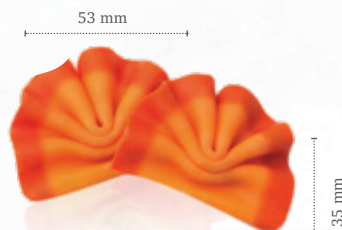

Exclusive assortment
71202 (±310 pcs)

Blizzard assortment
73196 (±262 pcs)

Tramontana striped
73211 (±131 pcs)

Typhoon white/milk
73268 (±112 pcs)

Turitella
72110 (±117 pcs)

Forest shavings mini dark/white
73191 (1 kg = ±475 pcs)