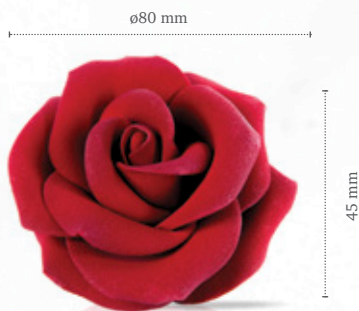

Chocolate signature rose
77397 (11 pcs)