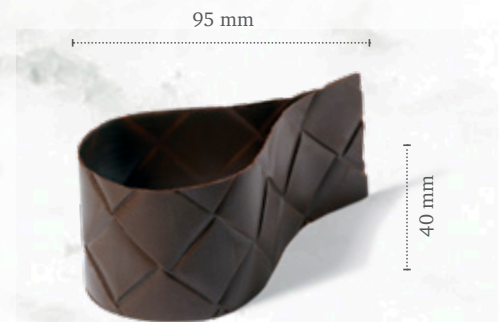

Honey pot
77641 (18 pcs)

Red luster sphere dark
18161 (36 pcs)
Volume 84ml

Teardrop dark/white
15051 (36 pcs)
Volume 75ml

Teardrop fine dark
15006 (36 pcs)
Volume 75ml

Teardrop bamboo dark
15005 (36 pcs)
Volume 75ml

Flower pot large white
18141 (28 pcs)

Flower pot large blue
18142 (28 pcs)

Flower pot large dark
18143 (28 pcs)

Flower pot large pink
18145 (28 pcs)

Flower pot green
18144 (28 pcs)

Flower pot large
18140 (28 pcs)