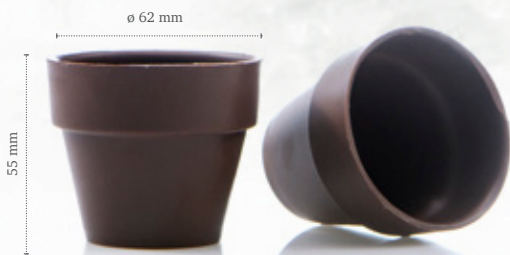

Honey pot
77641 (18 pcs)

Red luster sphere dark
18161 (36 pcs)
Volume 84ml

Teardrop dark/white
15051 (36 pcs)
Volume 75ml

Teardrop fine dark
15006 (36 pcs)
Volume 75ml

Teardrop bamboo dark
15005 (36 pcs)
Volume 75ml

Flower pot large white
18141 (28 pcs)

Flower pot large blue
18142 (28 pcs)

Flower pot large dark
18143 (28 pcs)

Flower pot large pink
18145 (28 pcs)

Flower pot green
18144 (28 pcs)

Flower pot large
18140 (28 pcs)