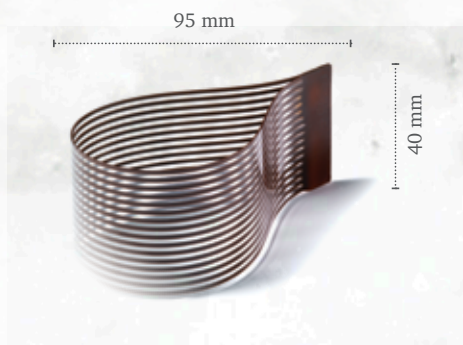

Teardrop fine dark
15006 (36 pcs)
Volume 75ml