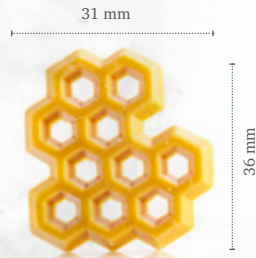

Honey comb yellow
77566 (152 pcs)